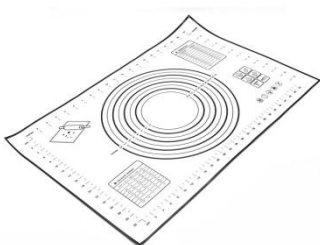

01151

Name: Baking Mat
Material: Silicone+glass fiber cloth
Size : 60*40*1cm/118g