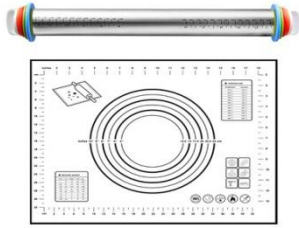

01167

Name: Rolling Pin
Material :304 stainless steel
Size : 41*3.6*3.6cm/255g

01175

Name:Rolling Pin
Material : Wooden +PP
Size : 35.5*6.5*6.5cm/393g

01184

Name: Rolling Pin
Material : wooden + silicone +PP
Size :37.7*5.3*5.3cm/316.3g