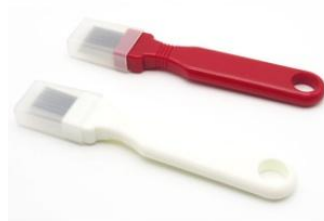

01247

Name: Vegetable Slicer
Material : stainless steel 420J2 +PP
Size : 16*3cm/30g